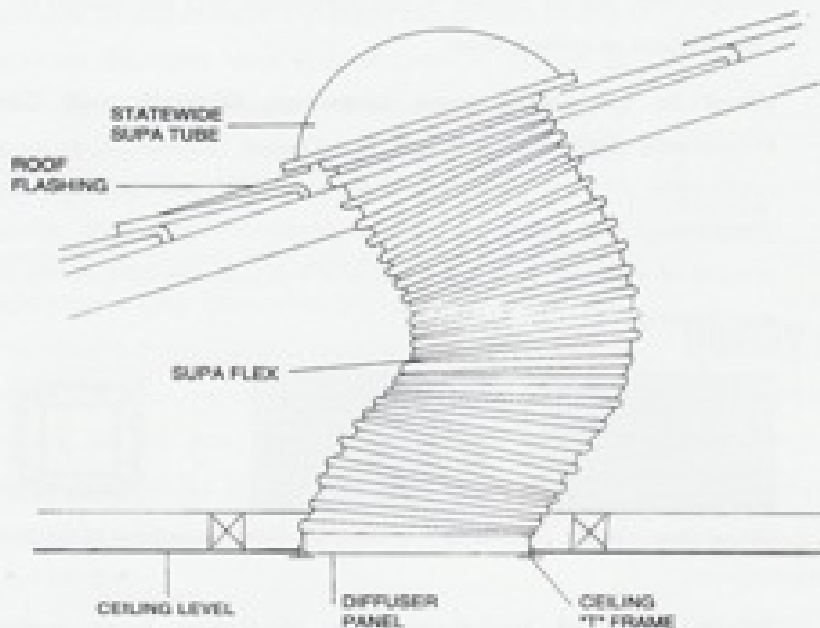

SUPA-TUBE ROUND SKYLIGHT

- **Skylight Top: (Circular)**
Clear High Impact Acrylic.
- **Soaker Tray:** Galvanised or zincalume in 0.55mm BHP steel.
A full range of Colorbond® colours to suit metal deck & tile roof types. Soft flashing of aluminium.
- **Flexi Tube:** Polyester film, high reflective aluminium metal foil - liner inner surface. Supa flexible to avoid obstructions inside ceilings.
- **Ceiling Surround support:**
Tough injection moulded white plastic, with screw kit.
- high gloss white finish.
- **Ceiling diffuser:**
- Prismatic clear K-12 Diffuser for Light Spread - Opaque to create a softer light.

STANDARD SIZES					
SQUARE		RECTANGLE		ROUND	
CODE	SIZE mm ²	CODE	SIZE mm ²	CODE	SIZE ^Ø mm ²
SLF	400 x 400	SLF	600 x 400	ST	300
SLF	500 x 500	SLF	800 x 400	ST	400
SLF	600 x 600	SLF	700 x 500	ST	500
SLF	700 x 700	SLF	900 x 500		
SLF	800 x 800	SLF	1000 x 600		
SLF	900 x 900	SLF	1000 x 800		