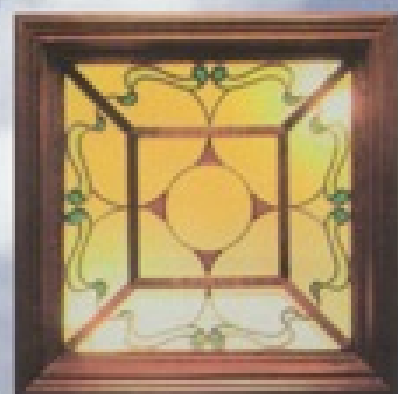

Flinders
- Standard Cage